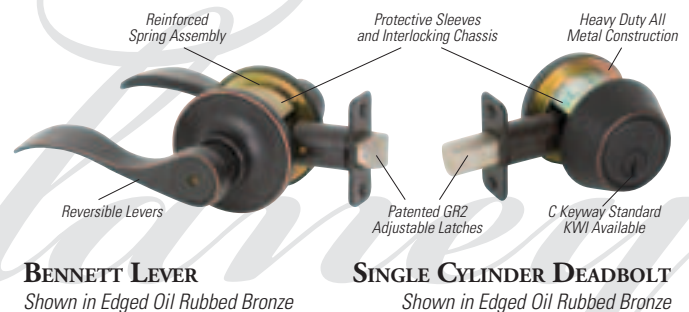

**GRADE 2 DEADBOLT**  
Single Cylinder  
Shown in Bright Chrome

**VIDA LEVER**  
Contemporary Collection  
Shown in Satin Nickel

**NEWPORT LEVER**  
Shown in Satin Nickel

**KINGSTON LEVER**  
Shown in  
Edged Oil Rubbed Bronze

**SOMERSET LEVER**  
Shown in Antique Silver

**FAIRFIELD KNOB**  
Shown in Satin Nickel

**SAXON KNOB**  
Shown in Oil Rubbed Bronze

**CONCORD HANDLESET**  
Shown in Satin Nickel

## ENHANCED CALLAN® FEATURES

**BENNETT LEVER**  
Shown in Edged Oil Rubbed Bronze

**SINGLE CYLINDER DEADBOLT**  
Shown in Edged Oil Rubbed Bronze