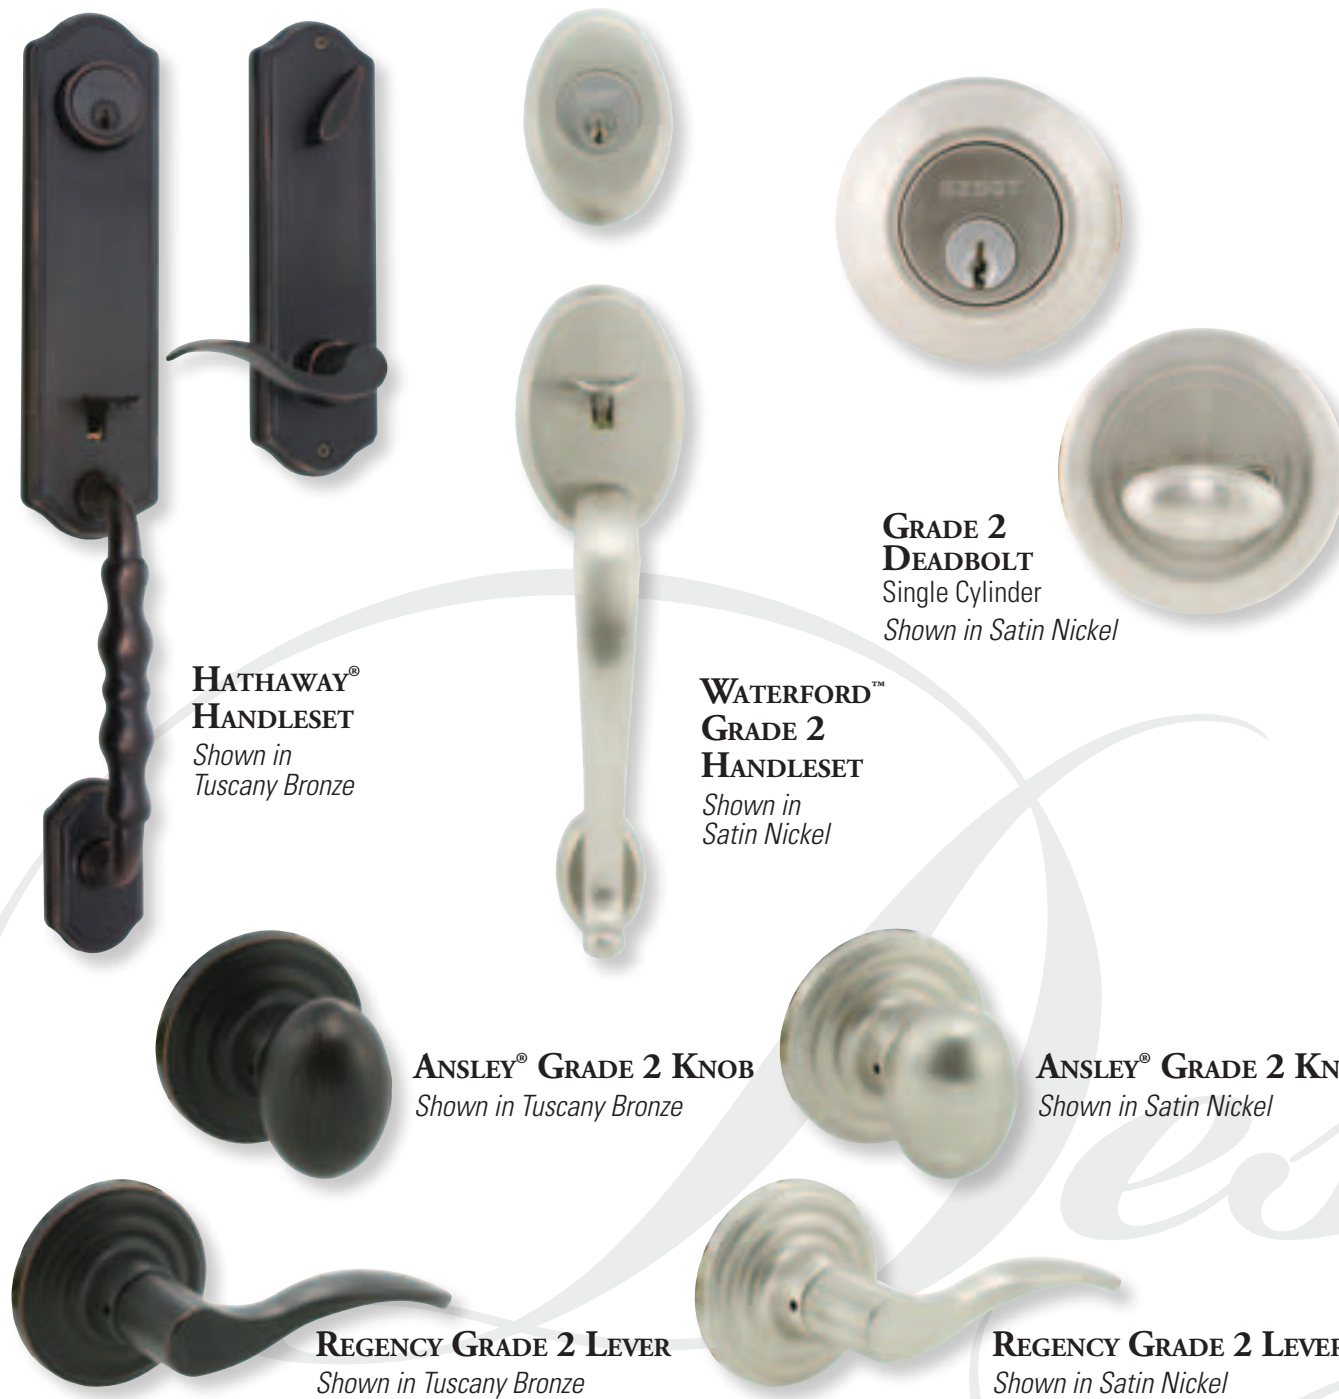

400 SERIES BATH

PAPER HOLDER

TOWEL RING

500 SERIES BATH

EURO
PAPER HOLDER

TOWEL BAR SET

PAPER HOLDER

TRADITIONAL COLLECTION

**HATHAWAY®
HANDLESET**
*Shown in
Tuscany Bronze*

**WATERFORD™
GRADE 2
HANDLESET**
*Shown in
Satin Nickel*

**GRADE 2
DEADBOLT**
Single Cylinder
Shown in Satin Nickel

ANSLEY® GRADE 2 KNOB
Shown in Tuscany Bronze

TOWEL RING

DIGITAL COLLECTION

PRIVEX® AP501 Digital Deadbolt

- **Protects Against Lock-Picking/Vandalism** by eliminating the keyhole
- **Two Types of Keyless Entry Access:**
 - Digital Tag Key Entry
 - Keyless Entry Using a Passcode
- **Auto Lock Feature** automatically locks your door when it's closed
- **Master Function** uses a Master Passcode and Master Tag Key (included)
- **Intruder Alarm** in case of forced entry without valid Tag Key or Passcode
- **Touchpad Buttons** glow in the dark for nighttime visibility
- **Low-Battery Alert** signals time to replace batteries
- **East To Install**—all that's needed is a screwdriver
- **Can be used with most Existing Knobs, Levers and Handlesets**
- **Fits Any 2 1/8" Standard Door Prep**